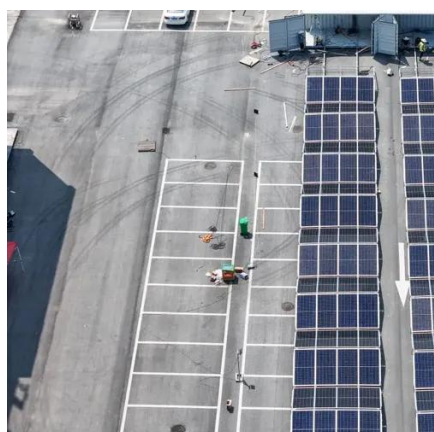

Rome Outdoor Communication Power Supply BESS Model Overview Do Bess products need an external power supply? Most BESS products on the market require an external power supply ...