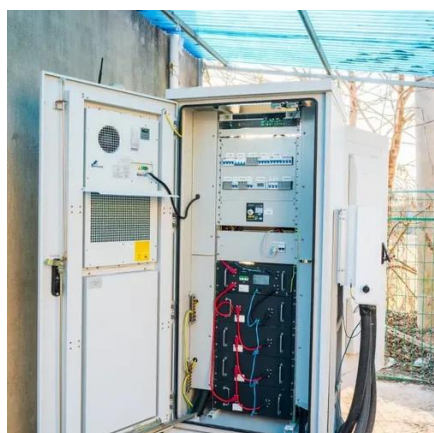

Airport uses boston outdoor telecom cabinet 20mwh