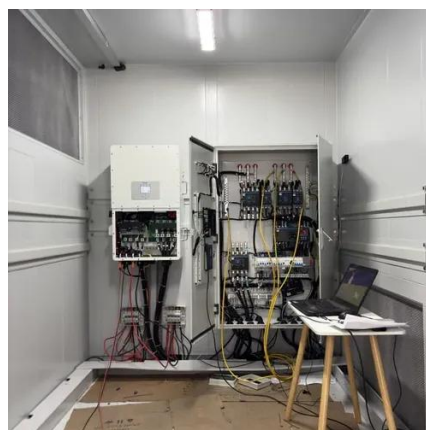

[SMALL TELCO POLE MOUNT ENCLOSURE](#)

Compact pole-mount fiber enclosures built for telco and outdoor networks -- secure, weather-resistant protection for fiber terminations and splices.

[Telecommunication Enclosures , Iceberg Cabinets](#)

Explore indoor & outdoor telecom cabinets, racks, and enclosures. Iceberg Cabinet offers durable telecommunication cabinet equipment for all ...