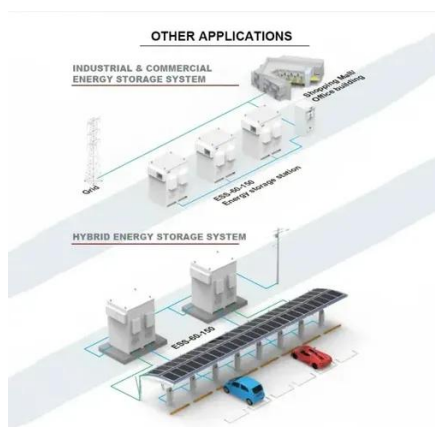

[Emergency Lights with Battery Backup , Purchase Battery ...](#)