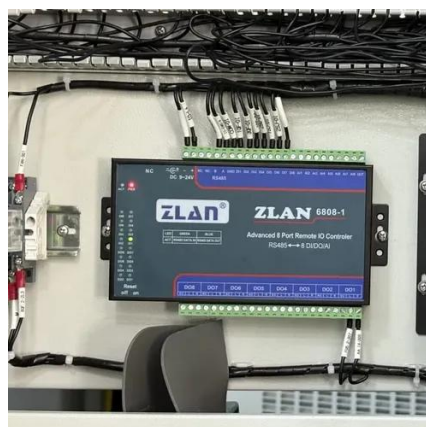

[ZUMA Pictures Of The Day: News, Sports, Celeb images and more](#)

Photographers photo site - Amazing Images From Around the World

[Armenia Smart Energy Storage Cabinet Center: Powering the ...](#)

Enter the Armenia Smart Energy Storage Cabinet Center - a game-changer in balancing supply and demand. Think of these cabinets as the "Swiss Army knives" of energy management, ...

[Roadside Rescue Charging Stations: Convenient Charging ...](#)

Discover how roadside rescue charging stations offer quick, convenient charging solutions for electric vehicles. Learn about the equipment involved, including DC fast chargers, ...