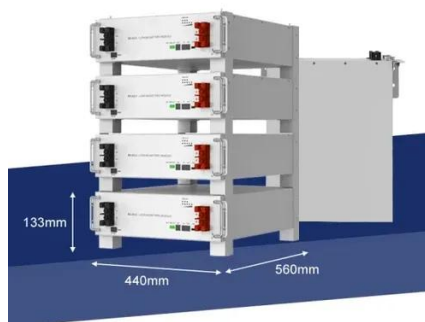

### [48U Colocation Server Rack 2 x 23U 800mm Wide x 1200mm Deep ...](#)

AZE's 48U 800mmWide x1200mmDeep colocation server rack cabinet shall consist of welded and assembled steel frame construction, supporting computer server and data storage equipment ...