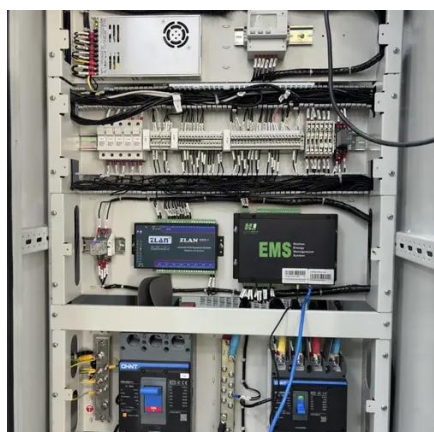

Weve got NETSHELTER SX 42U 750MM WIDE X 1200MM DEEP NETWORKING ENCLOS at wholesale prices at Wholesale Electrical Supplies | Rexel Australia - Register Now!