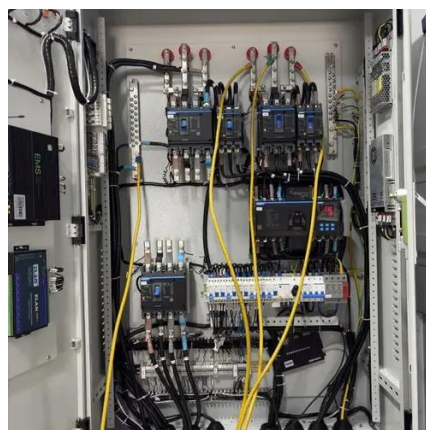

[Australian Energy Storage Cabinet](#)

The AES Cabinet 10 and Cabinet 50 are pre-wired, plug-and-play enclosures designed to house 2 and 10 AES 51.2V battery modules respectively, providing scalable energy storage solutions ...