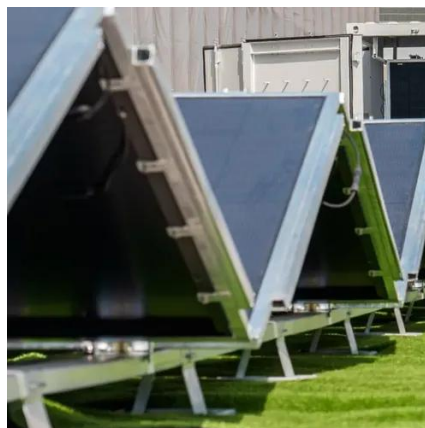

[System Operations, Power Flow, and Control Overview and ...](#)

Distribution Management System (DMS) Create an integrated grid management framework for the end-to-end power delivery system - from central and distributed energy resources at bulk ...

[Industrial ESS Cabinets: Large-Scale Energy Storage Solutions](#)

Industrial ESS Cabinets provide megawatt-scale energy storage for factories, data centers & utilities. Discover how these high-capacity battery systems reduce demand charges, enable ...