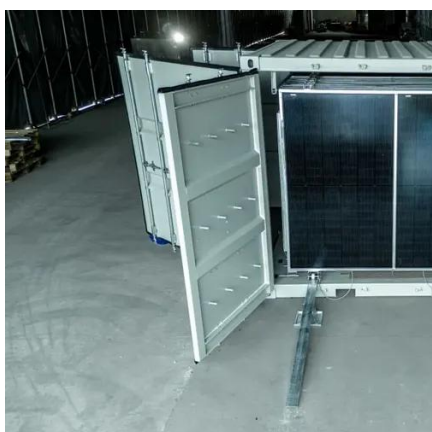

Ever tried shipping a 10-ton battery cabinet across continents? It's like moving a sleeping elephant--you need precision, patience, and a bulletproof energy storage cabinet ...

[Energy Storage Cabinet Production Line](#)

We will tailor an exclusive project plan for you by assessing your business needs, reviewing the current project status, and analyzing your competitors in the industry. This production line is ...

[System Operations, Power Flow, and Control Overview and ...](#)

Distribution Management System (DMS) Create an integrated grid management framework for the end-to-end power delivery system - from central and distributed energy resources at bulk ...

[Industrial ESS Cabinets: Large-Scale Energy Storage Solutions](#)

Industrial ESS Cabinets provide megawatt-scale energy storage for factories, data centers & utilities. Discover how these high-capacity battery systems reduce demand charges, enable ...

[Mobile Battery Storage & Portable Energy Cabinets .Topband ...](#)