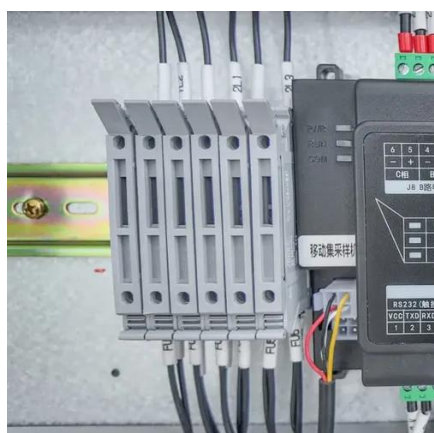

[Energy Storage Cabinet Transportation Plan: The Ultimate Guide ...](#)