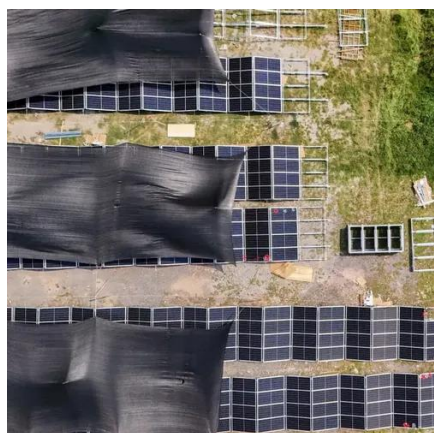

[Energy Storage Cabinets: Powering the Future of Sustainable Energy](#)

Remember, installing an energy storage cabinet isn't just about saving money - it's about future-proofing your operations in an increasingly electric world.

[Energy storage cabinets boost efficiency & stability.](#)