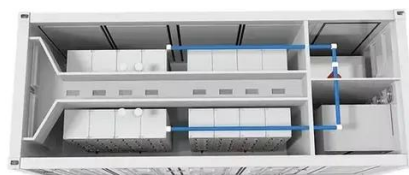

[energy storage cabinet for commercial power efficiency.Industrial](#)

Discover Origotek's 4th-gen energy storage cabinets--16 years in the making, with multi-layer safety, 30%+ energy savings, and global support. Ideal for peak shaving, VPPs, and backup ...