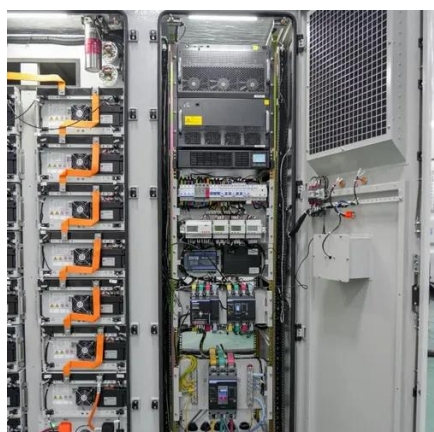

### [IP65 Aluminum Enclosure Outdoor Telecom Cabinet for Base ...](#)

AZE's Outdoor Telecommunication Cabinet with Air Conditioner is mainly used for wireless communication base station, including the new generation of 4G system, communication ...