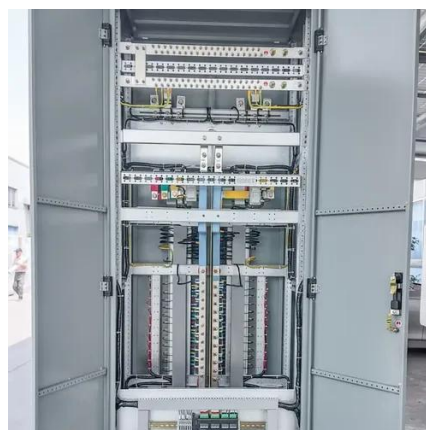

[Lenovo 42U 1200mm Deep Racks Product Guide](#)

Lenovo 42U 1200 mm Deep Rack offerings are industry-standard 19-inch server cabinets that are designed for high availability server environments. They are optimized to ...