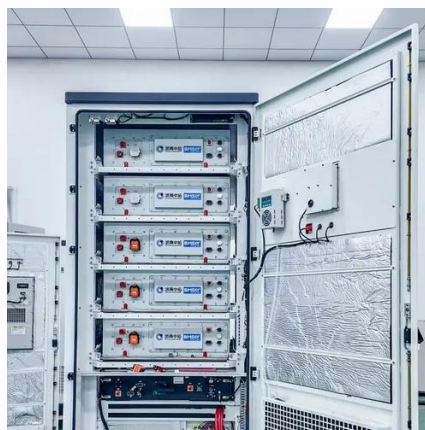

48U Server Rack Cabinet 800mm Wide x 1200mm Deep with Side Panels RS48812 Features Standard enclosure for low to medium density server and networking applications. Compact ...

ES

PRODUCT OVERVIEW THE MOST CONFIGURABLE CABINET FOR EVOLVING DATA CENTER NEEDS
Future-proof platform to facilitate evolving data center needs Choose ...