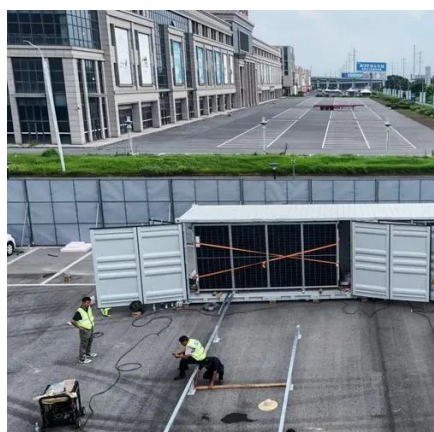

Understand the major elements within a cellphone or mobile phone base station, what each element does and how the technology is evolving to ...

[What is a base station? . FiberMall](#)

The electromagnetic waves emitted by base stations and mobile phones are like air, filling us all around. Everyone knows mobile ...