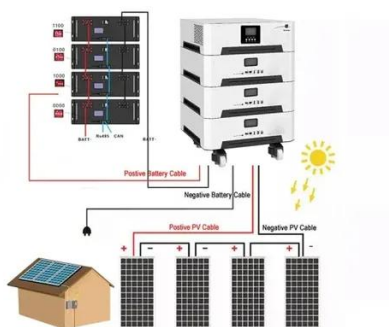

[Base Station Energy Cabinet](#)

The Base Station Energy Cabinet is a fully enclosed, weather-resistant telecom energy cabinet designed to provide reliable power distribution and battery backup for outdoor communication ...

[Pole-Type Base Station Cabinet , Efficient Energy Solutions for](#)

Discover the Pole-Type Base Station Cabinet with integrated solar, wind energy, and lithium batteries. Designed for seamless installation and remote monitoring, this energy-efficient ...

[Dual Bay Cabinet with Equipment & Battery Compartments](#)

Durable dual bay cabinet with separate compartments for equipment and battery backup. Designed to ensure efficient organization and reliable power support.

[Pole-type base station energy cabinet](#)

With intelligent power-off function, remote control of each branch output on-off function; Photovoltaic, wind power generation, inverter output, 12V output, etc. can be configured ...