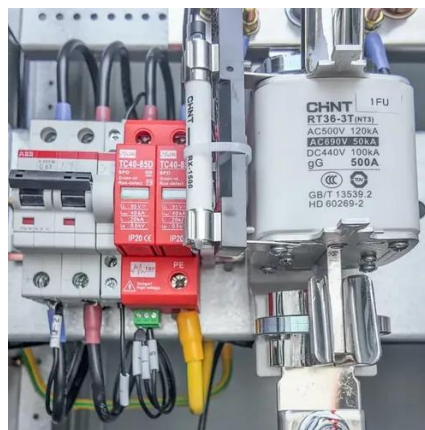

High quality Telecommunication Base Station Cabinet, Outdoor Electrical Cabinets Two Bay ET1678140 from China, China's leading product ...

[IP65 IP55 5g Base Station Telecom Equipment Outdoor Communication Cabinet](#)

CNTCE outdoor telecom cabinet are constructed to withstand the elements and provide superior protection for active electronics in all environments. Designed to house a ...