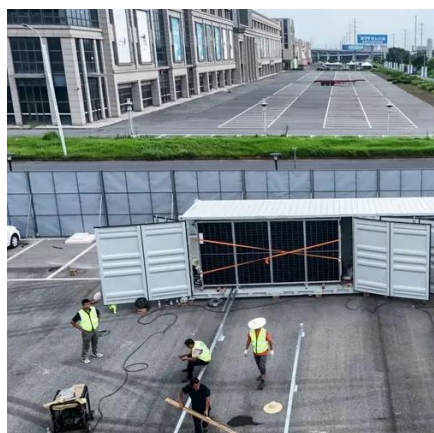

[Design Requirements for ESTEL Integrated Outdoor Communication Base](#)

Explore the key design requirements for outdoor telecom cabinets, including durability, security, thermal management, and compliance with industry standards.