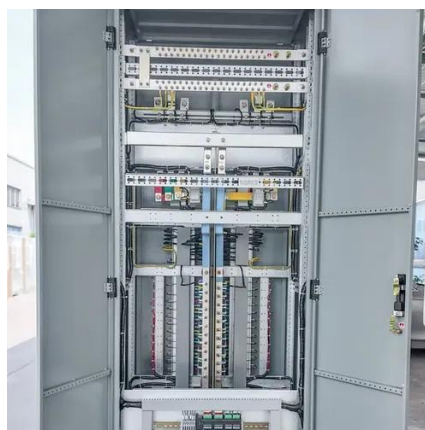

[Design Requirements for ESTEL Integrated Outdoor Communication Base](#)

Explore the key design requirements for outdoor telecom cabinets, including durability, security, thermal management, and compliance with industry standards.