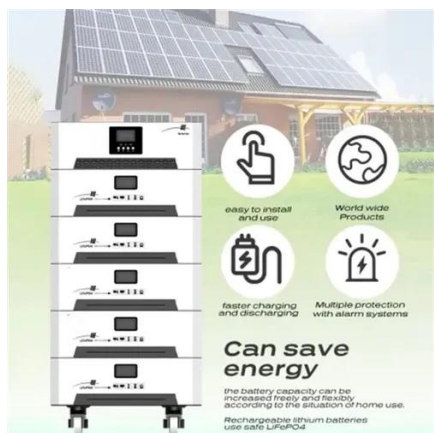

[Base station uses a 50kW Belgian solar-powered container](#)

Base station uses a 50kW Belgian solar-powered container What is a 50 kWh battery bank system? This 50 kWh battery bank system suitable for commercial battery backup system or ...