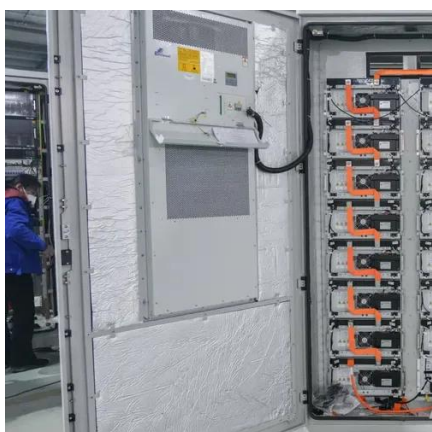

[Indoor Photovoltaic Energy Cabinet, Base Station Energy Storage ...](#)

The cabinet accepts direct PV input via MPPT controllers, storing excess solar energy for later use. The EMS prioritizes "solar-first" logic, ensuring that daytime solar generation supports the ...