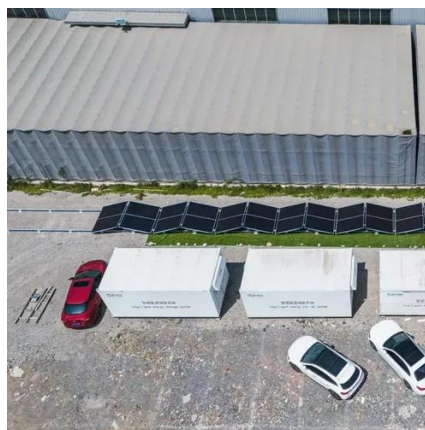

Powering a 5G outdoor base station cabinet, a solar microgrid, or an industrial power node, the energy cabinet integrates power conversion, energy storage, and intelligent ...

[50kW/100kWh Solar Energy Storage System ...](#)

The 50kW/100kWh Solar Energy Storage system Integration adopts the "All-In-One" design concept, which integrates the hybrid inverter, Li-ion ...