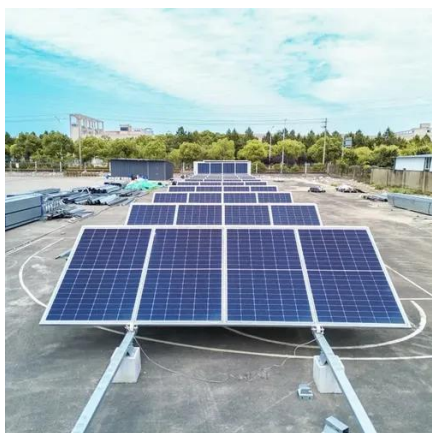

Base station using bucharest solar energy storage cabinet 50kw

[Battery Energy Storage Solutions in Romania](#)

Whether you're located in Bucharest, Cluj-Napoca, Constanta, or a remote village in Transylvania, GSL ENERGY offers state-of-the-art ...

Once the storage batteries arrive at your project site, you can follow our installation guide to complete the setup yourself. If needed, we also provide free remote support for installation and ...

[Industrial 100kWh 50kW Energy Storage System for Solar Power Station](#)

An energy storage cabinet is a device that stores electrical energy and usually consists of a battery pack, a converter PCS, a control chip, and ...

[Energy Storage Cabinet Outdoor 20KW 50KWh/
30KW 60KWh](#)