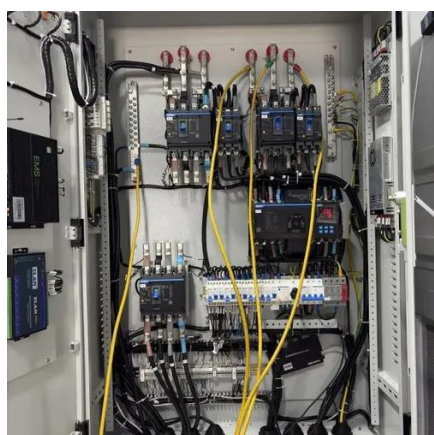

[Energy Storage Cabinet Outdoor 20KW 50KWh/ 30KW 60KWh](#)