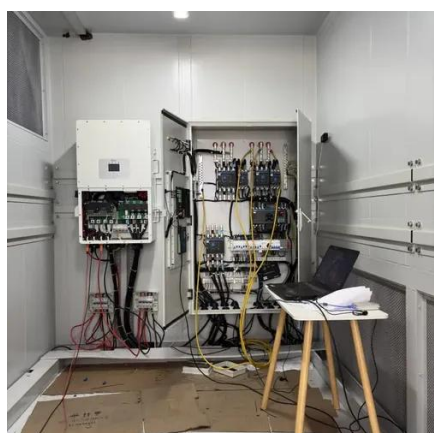

[Energy Storage ESS Cabinet with 50kW Lithium Battery , Anern](#)

Equipped with advanced LFP battery technology, this 50kw lithium ion solar battery storage cabinet offers reliable power for various applications, including commercial and industrial ...