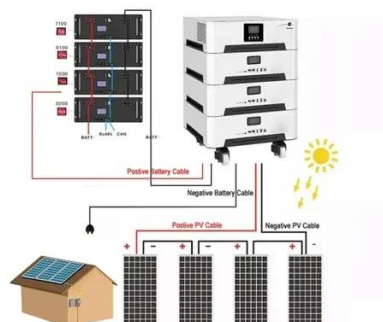

An existing PWRcell Battery Cabinet can be upgraded with additional modules. Use the graphic below and the chart on the back of this sheet to understand what components you need for ...

[SRB6 Battery Kit , Outdoor-Rated 30 kWh Energy Storage Solution](#)

We will ship it when it comes in stock. This StackRack battery kit offers up to 30 kWh of reliable battery storage in a pre-assembled, outdoor-rated SRB6 battery cabinet. The system includes ...

[Uninterruptible Power Supply \(UPS\) Backup ...](#)

Arimon offers several standard monobloc or top terminal battery cabinet sizes for 10 kVA to 125 kVA UPS systems accommodating monobloc batteries ...

[EG4® Enclosed Battery Rack Pre-Assembled 6 ...](#)

EG4 Storage Solutions 6 Slot Battery Rack comes fully assembled and ready-to-roll with casters. The rack's cabinet door swings open on a ...