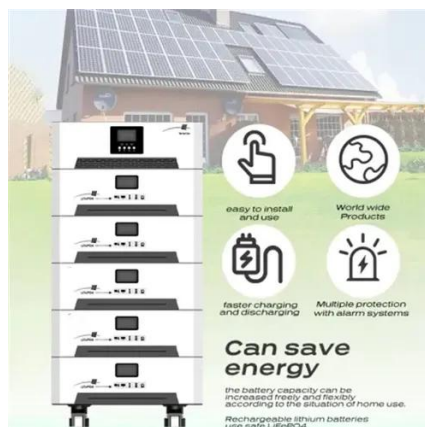

[C Series Battery Cabinet China Manufacturers Suppliers ...](#)

The C Series Battery Cabinet is designed for the centralized placement and protection of lead-acid batteries used in Industrial UPS systems and other backup power solutions. Built from ...

[BATTERY CABINETS CATALOGUE](#)

The cabinets containing the batteries are moved by motorized lift trucks or transpallets, taking care to superimpose wooden or iron strips perpendicularly to the blades, ...