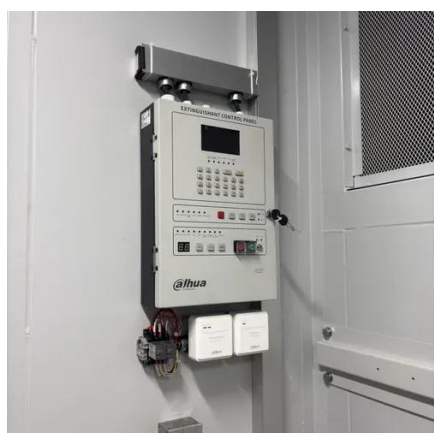

[Uninterruptible Power Supply (UPS) Backup Battery Cabinets](#)

Arimon offers several standard monobloc or top terminal battery cabinet sizes for 10 kVA to 125 kVA UPS systems accommodating monobloc batteries from 100 WPC (64 batteries) to 540 ...