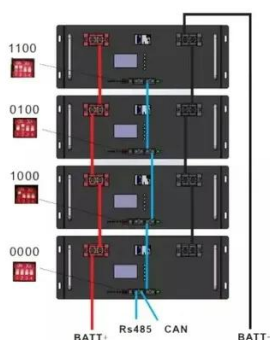

These stock battery box enclosures are also known as uninterruptible power supply (UPS) cabinets. Bison ProFab manufactures a line of stock battery cabinets that meet the demands ...