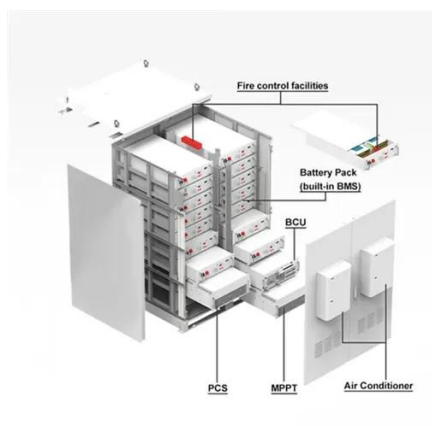

[BASE STATION SYSTEM STRUCTURE](#)

The battery cabinet for base station is a special cabinet to provide uninterrupted power supply for communication base stations and related equipment, which can be placed with various types ...

[POLE TYPE BASE STATION ENERGY CABINET](#)

Batteries in the base station integrated cabinet The battery cabinet for base station is a special cabinet to provide uninterrupted power supply for communication base stations and related ...

[HOW TO INSTALL THE BLADE OF THE NEW ENERGY BATTERY CABINET](#)

High power battery cabinet base station energy
Base station energy cabinet: a highly integrated and intelligent hybrid power system that combines multi-input power modules (photovoltaic, ...

[Pole-type base station energy cabinet](#)

The internal integrated lithium battery has the guarantee ability of backup power supply; With intelligent power-off function, remote control of each branch output on-off function;