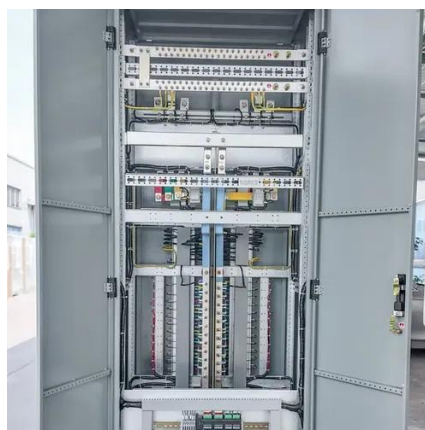

[EATON 9355 Battery Cabinet with 72 Batteries 4-STR Line & Mat](#)

Get Fast Service & Low Prices on 103004868
EATON 9355 Battery Cabinet with 72 Batteries
4-STR Line & Mat and Much More at PROVANTAGE.