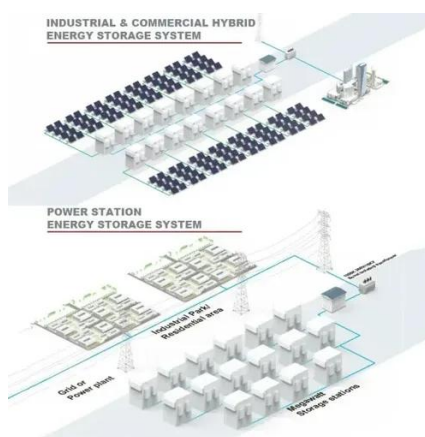

[BC Series, Batteries and Cabinets Data Sheet](#)

Battery Cabinet The Model BC Battery Cabinet is UL Listed and finished in textured red or beige to match the various Gamewell-FCI control panels. The cabinet will house up to four (4) model ...