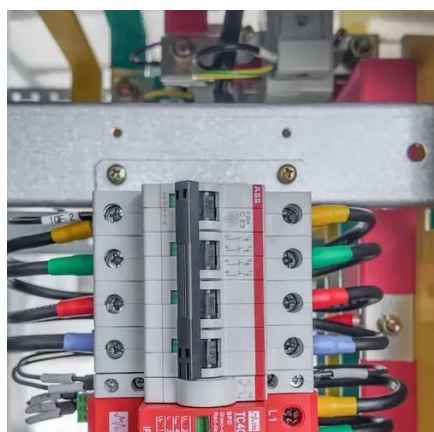

BC55 Battery Cabinet

C& C Power's BC55 Battery Cabinet is a top terminal battery cabinet that can support up to forty 620 watts or eighty 200 watt batteries.

ZincFive BC Series Battery Cabinets

The ZincFive UPS Battery Cabinet is the world's first NiZn (Nickel-Zinc) BESS (Battery Energy Storage Solution) product with backward and ...

MASTERYS BC 60-80 kVA Installation

Installation and operating manual for MASTERYS BC 60-80 kVA UPS. Covers safety, installation, operation, troubleshooting, and specs.

MASTERYS BC