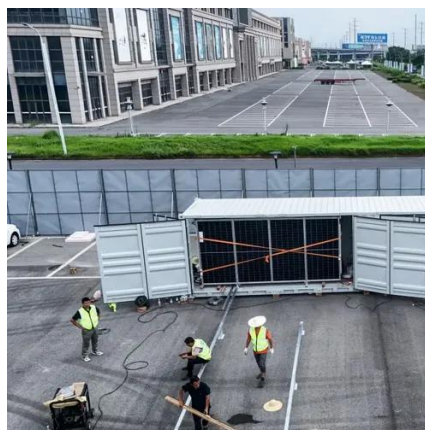

Understand telecom power supply systems, their components, and their role in ensuring uninterrupted communication and ...