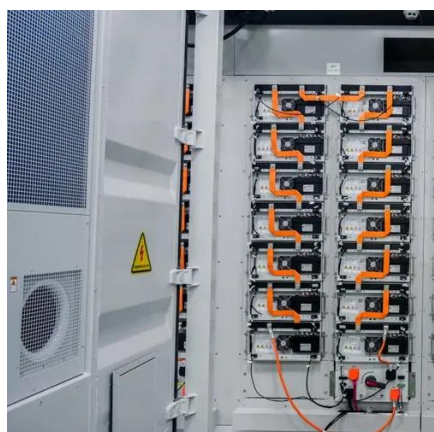

Researchers at MIT recently unveiled a base station power system inspired by electric eels' bioelectrogenesis, achieving 94% efficiency through ionic charge stacking. While still ...

GRADE A BATTERY

LiFePO4 battery will not burn when overcharged, over discharged, overcurrent or short circuited and can withstand high temperatures without decomposition.