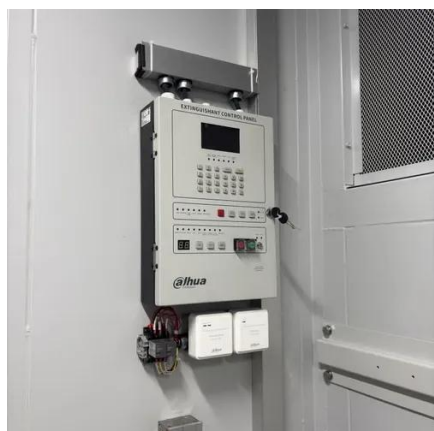

[Communication Base Station Battery Cabinets, Huijue Group E ...](#)