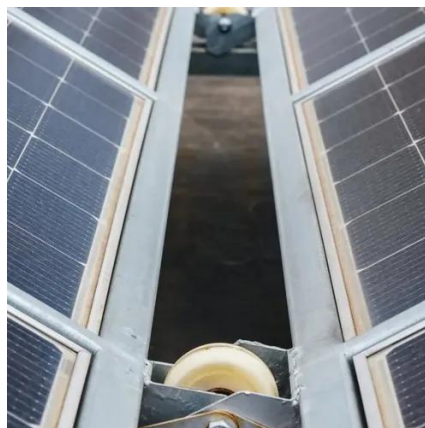

Bee Box

Our Bee Box comes with 10 deep frames and a honey super setup, providing ample space for your bees to store honey and brood. The deep brood box configuration is ideal for housing the ...

[Serveredge 45RU 800mm Wide & 800mm Deep Fully Assembled ...](#)

Serveredge Free Standing Fully Assembled rack Cabinets are a perfect solution for securely storing your high-density server & standard rack mount equipments in a data centres and ...