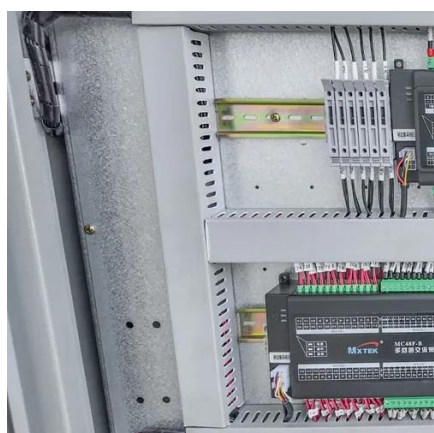

[Belmopan Outdoor Communication Battery Cabinet Parameters](#)

Jan 6, 2025 · The ESS-GRID Cabinet series are outdoor battery cabinets for small-scale commercial and industrial energy storage, with four diferent capacity options based on diferent