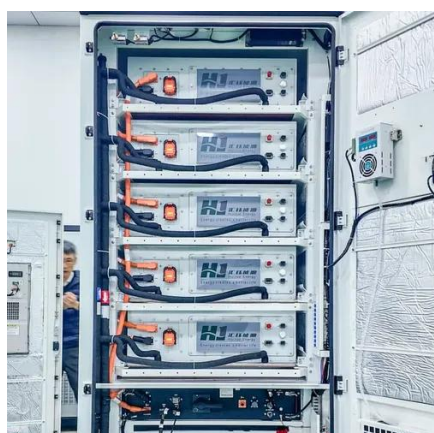

Termination Cabinets