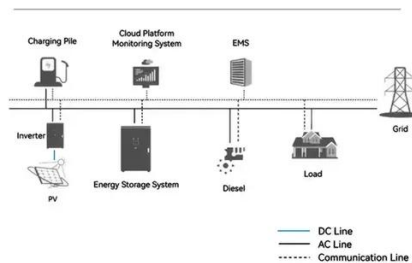

System Topology

[Companion Rover Lithium 40Ah Power Station](#)

The Rover Lithium 40Ah Power Station is ideal for powering 12V portable fridges/freezers and other items around your campsite. Features:

[COMPANION 40AH ROVER LITHIUM POWER STATION PACK ...](#)