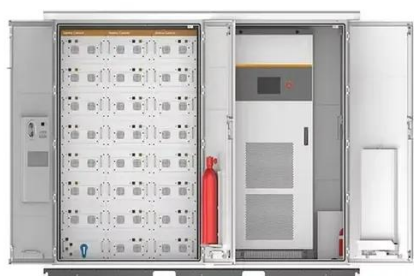

Companion Rover Lithium 40Ah Power Station
Details & Specs If you dream of staying off-grid for longer but still need to keep things charged, the Rover Lithium 40Ah Power ...

Solar

[Companion 40Ah Rover Lithium Power Station](#)

I have spent some time looking for a portable power station to run my telescope and other accessories. I found the Companion Rover unit which has a lithium iron phosphate (LiFePO4) ...

[Companion Rover 40 Lithium Ion Power Station . eBay](#)

Lithium power, ideal for 12V portable fridges/freezer. 40AH Lithium LiFePO4 Battery. 1 x Rover Li 40. Lifecycles: 2000 cycles (80% Capacity Afterwards). Capacity: 40Ah (12.8V). ...

[COMPANION 40AH ROVER LITHIUM POWER STATION PACK ...](#)

Find many great new & used options and get the best deals for COMPANION 40AH ROVER LITHIUM POWER STATION PACK at the best online prices at eBay!

Companion