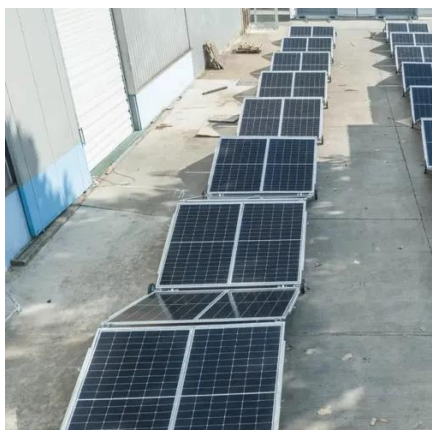

[Power Up: Your Guide to Installing a Bidirectional Charger at Home](#)

Learn how to install a bidirectional charger at home with this step-by-step guide. Make your EV work for you!