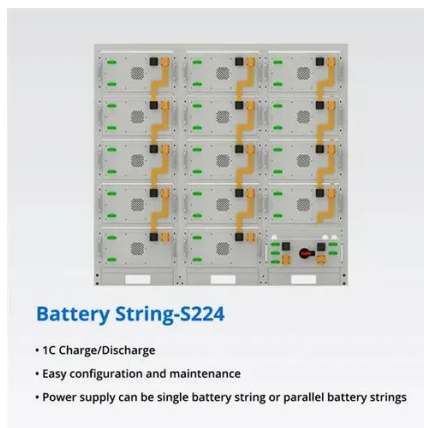

[ESTEL Telecom Cabinet air conditioning selection](#)

...

Learn the formula to calculate cooling for telecom cabinets, including internal and external heat loads, safety factors, and tips for ...

Battery String-S224