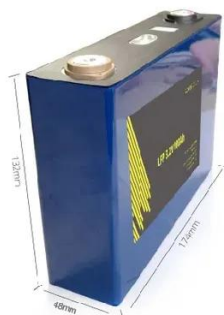

[Classic Battery Cabinet, IEC, 1000mm wide, Config A2, Galaxy ...](#)