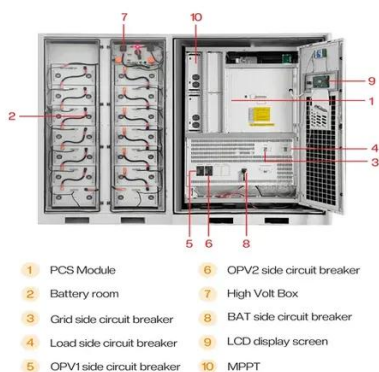

Shop the Schneider Electric GVSCBC10A2 Classic Battery Cabinet 1000mm wide, Config A2 for Galaxy VS/VL & Easy UPS 3-Phase Modular. Reliable IEC-compliant solution.

[Galaxy VS Classic Battery Cabinet with batteries, IEC, 1000mm ...](#)

Schneider Electric Canada. GVSCBC10A - Galaxy VS Classic Battery Cabinet with batteries, IEC, 1000mm wide - Config A.