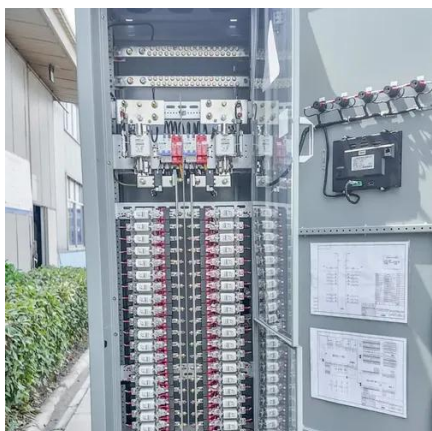

Brazil Modular Battery Cabinet 1000mm Depth Direct Sales

Brazil Modular Battery Cabinet 1000mm Depth Direct Sales

[Classic Battery Cabinet, IEC, 1000mm wide, Config A2, Galaxy ...](#)

APC Trade-UPS is a 1-phase UPS program that offers new and existing customers the ability to trade in older battery backup units for the most up-to-date 1-phase power protection models at ...

[Classic Battery Cabinet, IEC, 1000mm wide, Config B2, Galaxy ...](#)

Classic Battery Cabinet, IEC, 1000mm wide, Config B2, Galaxy VS/VL and Easy UPS 3-Phase Modular quantity

GVSCBC10A

Schneider Electric USA. GVSCBC10A - Galaxy VS Classic Battery Cabinet with batteries, IEC, 1000mm wide - Config A.

GVSCBC10B2

GVSCBC10B2 - Classic Battery Cabinet, IEC, 1000mm wide, Config B2, Galaxy VS/VL and Easy UPS 3-Phase Modular.

[Rack Cabinets, Rack Equipment, Open-Frame Racks , AVADirect](#)

Our rack cabinets provide custom solutions for frame configurations designed to mount rack equipment. Get open-frame racks and rack cabinets at AVADirect.