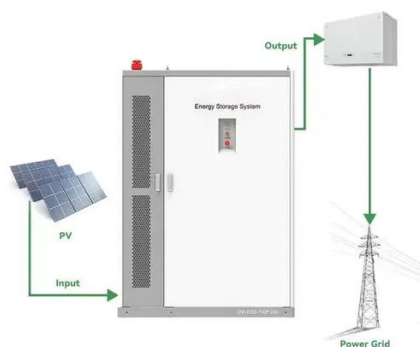

GVSCBC10B2

Schneider Electric Netherlands. GVSCBC10B2 - Classic Battery Cabinet, IEC, 1000mm wide, Config B2, Galaxy VS/VL and Easy ...

[GVSCBC10B2 Schneider Classic Battery Cabinet](#)

Expert UPS advice at Secure Power. GVSCBC10B2 Schneider Classic Battery Cabinet .Schneider's Galaxy VS series of is highly efficient, ...

SADC

Easy UPS 3M Classic Battery Cabinet with batteries, IEC, 2 x 1000mm wide - Config E Battery cabinet that includes batteries and battery breaker.

GVSCBC10A2

Schneider Electric Canada. GVSCBC10A2 - Classic Battery Cabinet, IEC, 1000mm wide, Config A2, Galaxy VS/VL and Easy UPS 3-Phase Modular.