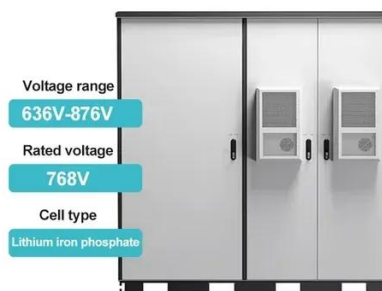

Description BrassMaster water softening systems use the process of "ion exchange" to effectively remove these undesirable minerals. The result is ...

[BETE Telecom Cabinet , Telecom Cabinets ...](#)

BETE Telecom Cabinet is the best telecom cabinet's solution provider that provides customers with flexible and customized service solutions ...