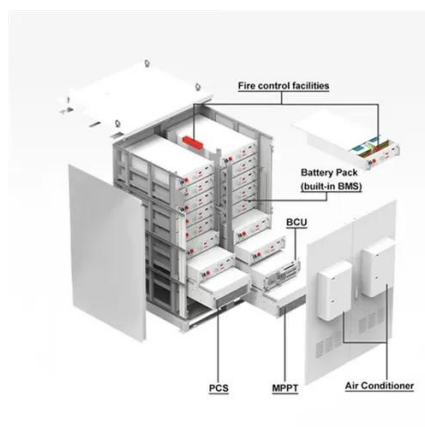

We specialize in advanced photovoltaic energy storage solutions, providing high-efficiency battery cabinets designed for reliable, sustainable, and clean energy.

[Teplora Delivers Smart Energy Storage Solutions](#)

...

The system is designed to optimize energy usage through peak shaving and load shifting, helping to reduce electricity costs by ...