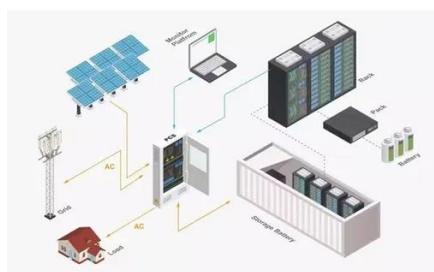

[All-in-One Energy Storage Cabinet & BESS Cabinets , Modular, ...](#)

Featuring lithium-ion batteries, integrated thermal management, and smart BMS technology, these cabinets are perfect for grid-tied, off-grid, and microgrid applications. Explore reliable, ...