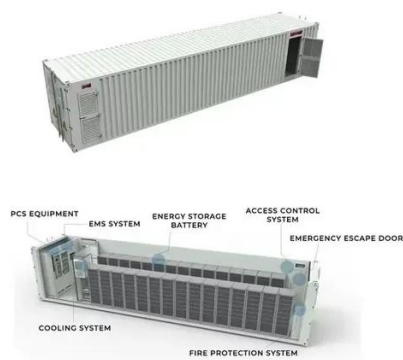

[Generator cabinet, outdoor generator cabinet](#)

Generator Cabinet Price: Please consult our sales representative for the prices, generator cabin price list will be given for standard products in a ...

[Generator Enclosure , Order a Soundproof Generator Box](#)

Shop for a generator enclosure online at Powerhouse Diesel Generators. Our soundproof generator box collection features both acoustic and critically silenced units.

[Gus Berthold Electric Co.](#)

Generator Connection Cabinets Portable Generator Connection Made Safe and Easy Download the Brochure. The Generator Connection Cabinet ...

[Generator Inlet Cabinet](#)