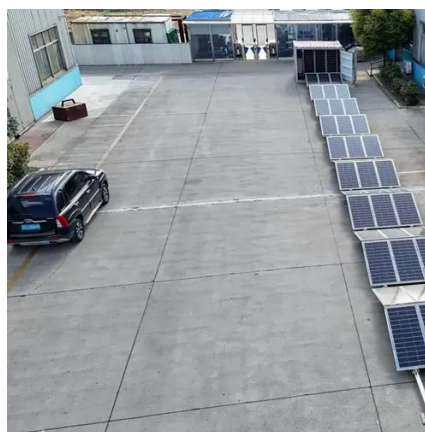

[Generator Enclosure , Order a Soundproof Generator Box](#)

Shop for a generator enclosure online at Powerhouse Diesel Generators. Our soundproof generator box collection features both acoustic and critically silenced units.

[Gus Berthold Electric Co.](#)

Generator Connection Cabinets Portable Generator Connection Made Safe and Easy Download the Brochure. The Generator Connection Cabinet ...