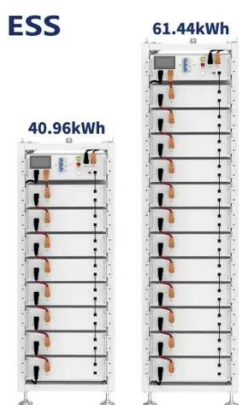

[Generator cabinet, outdoor generator cabinet](#)

Generator Cabinet Price: Please consult our sales representative for the prices, generator cabin price list will be given for standard products in a ...

[Generator Enclosure , Order a Soundproof Generator Box](#)

Shop for a generator enclosure online at Powerhouse Diesel Generators. Our soundproof generator box collection features both acoustic and critically silenced units.

[Gus Berthold Electric Co.](#)

Generator Connection Cabinets Portable Generator Connection Made Safe and Easy Download the Brochure. The Generator Connection Cabinet ...

[Generator Inlet Cabinet](#)