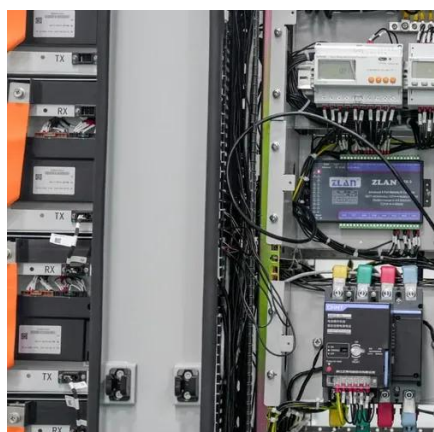

[Ac/Dc Integrated Cabinet For C& I Systems Batter](#)

As an integrated solar solutions group, we specialize in manufacturing high-quality solar mounting systems like aluminium and HDG/ZAM steel mounting kits, along with various accessories. ...