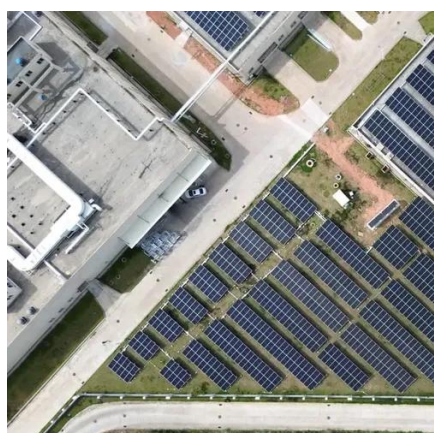

[Emerson/Vertiv 48V DC Telecom Network Power Supply Rectifier ...](#)

High quality Emerson/Vertiv 48V DC Telecom Network Power Supply Rectifier Module R48-4300E3A R48-4300E3 from China, China's leading 48V DC Rectifier product, with strict quality ...