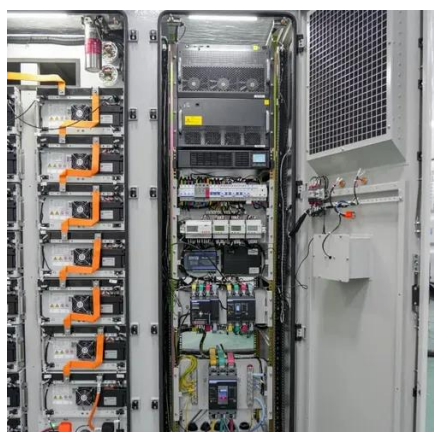

[Cartoon Network (Central and Eastern European TV channel)](#)

Cartoon Network Poland was launched on 1 June 1998 replacing Cartoon Network Europe. On 30 September 2002, the channel began airing in Hungary and Romania, thus sharing its video ...

[Emerson/Vertiv 48V DC Telecom Network Power Supply Rectifier ...](#)

High quality Emerson/Vertiv 48V DC Telecom Network Power Supply Rectifier Module R48-4300E3A R48-4300E3 from China, China's leading 48V DC Rectifier product, with strict quality ...

DC Power Overview

The NetSure 2100 Series, a compact -48 volt, 48 amp DC power shelf, features an advanced control unit, up to (3) positions for 1000W high-efficiency eSure rectifiers and space for ...

[ESTEL Innovations in Telecom Rectifier 48V Cabinet Technology](#)