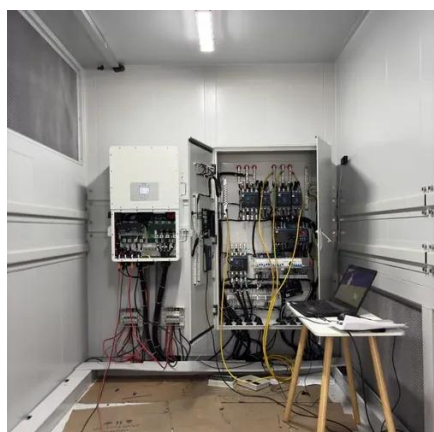

Outdoor Waterproof Intelligent Terminal GSM GPS 3G 4G FM Signal DTU Cabinet Omnidirectional Charging Pile Antenna

[Management Case of Intelligent Charging Piles](#)

The charging piles of the centralized charging station use Ethernet to form a local area network (if it is a group charging system, the entire system has ...