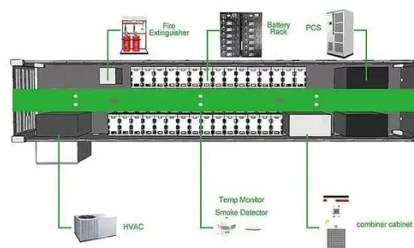

[NEMA 3R Outdoor Communication Enclosure / Cabinet](#)

Configurable for NEMA 3R, 4, or 4X applications, this NEMA cabinet is backed by an industry-leading 15-year warranty, ensuring reliable protection for vital systems.

[DC Ultra-fast Charging System Site Survey and](#)