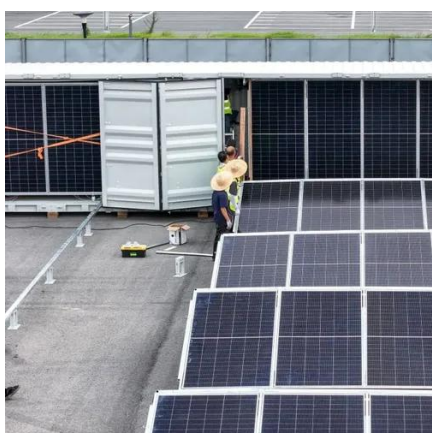

Amazon : Charging Station Cabinet

YITAHOME File Cabinet with Charging Station,
Mobile Lateral Filing Cabinet with Lock for Home Office, Printer Stand with Open Storage Shelf, Fits A4, Letter, Legal Size Files, Office ...