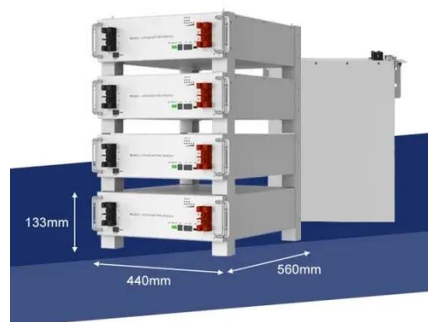

Amazon : charging station cabinet
The Forest Stewardship Council (FSC) supports responsible forestry, which is a vital solution to combat climate change. Choosing FSC ...