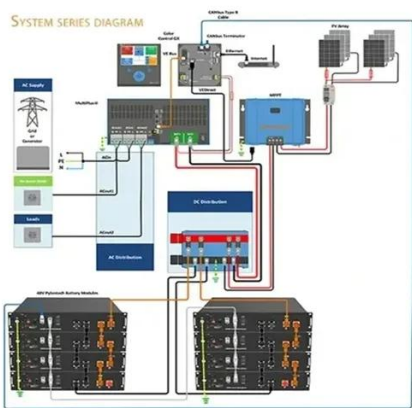

[1MW/2MWh Liquid Cooling Energy Storage Cabinet Showcase](#)

Welcome to our exclusive physical display of the state-of-the-art 1MW/2MWh liquid cooling energy storage cabinet. Witness the future of energy storage techno