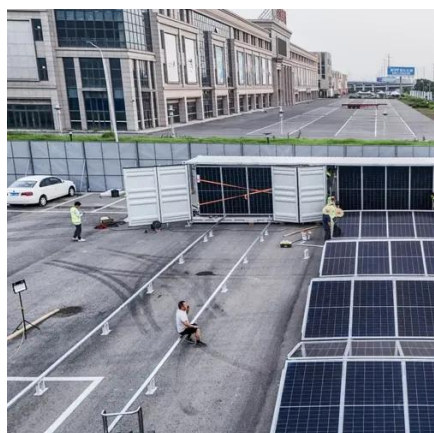

[Power Supply Cabinets](#)