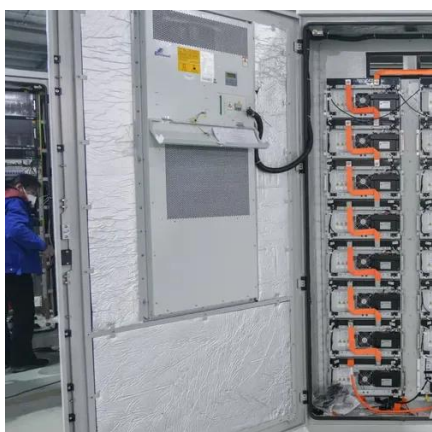

Our base station cabinets can directly power nearly any communication equipment they house. The design of our racks and cabinets allow for high integration with different backup time and ...

[ITECH IT6517C 1800W DC power supply 1000V / 10A](#)

ITECH IT6517C 1800W DC power supply 1000V / 10A offers a full-featured high-performance power test solution. With fast response, these DC power supplies provide users with a new ...

[PROGRAMMABLE DC POWER SUPPLY MODEL 62000H ...](#)

HIGH POWER DENSITY 15KW IN 3U
PROGRAMMABLE DC POWER SUPPLY The 62000H Series supplies offer a high power density envelop of maximum 15KW in 3U, deliver low output ...

MT Series

The MT Series delivers 150 to 250 kW of programmable DC power per floor-standing cabinet, using high-frequency IGBT current-fed power ...

[With Communication 1000V 1A Power Supply Hspy-1000-01 ...](#)