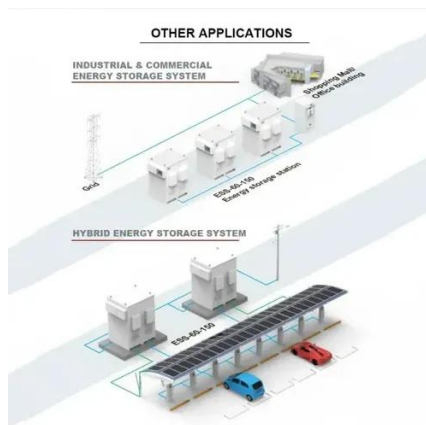

Chilean Communication Power Supply Cabinet 1000V

Chilean Communication Power Supply Cabinet 1000V

TS Series

The TS Series delivers 5 to 100 kW of programmable DC power in rugged 3U to 16U rack-mount enclosures, with 279 models spanning 5 to 6000 V ...

The Magna-Power SL1000-10 is an SL series programmable DC power supply with the following characteristics: Output power: 10kW Maximum ...

[Custom Power Supply Cabinets , Riteoptic](#)

Our base station cabinets can directly power nearly any communication equipment they house. The design of our racks and cabinets allow for high integration with different backup time and ...

[Power Supply Cabinets](#)

They feature power supply, distribution, and protection equipment as well as radio systems and passive or active cooling. Contact us today to learn ...

CTC3610CU

CTC3610CU - Cabinet, CTC, 1000A, 600V max, 1 phase or 3 phase, 3 wire or 4 wire, top or bottom feed, Cu.