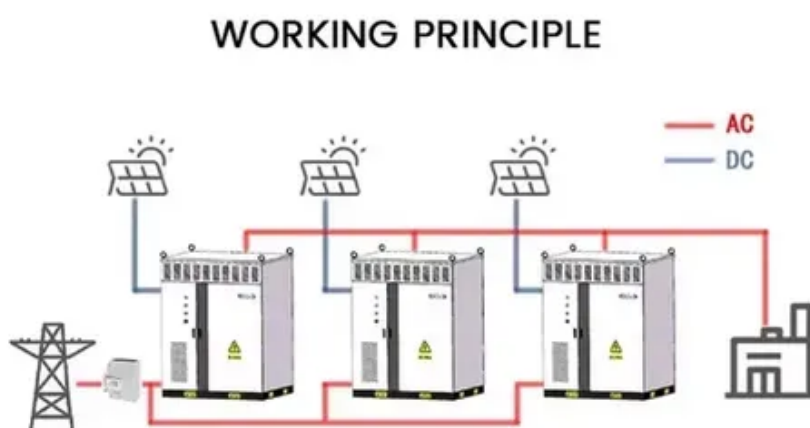

Common specifications and dimensions of solar battery cabinet cabinet