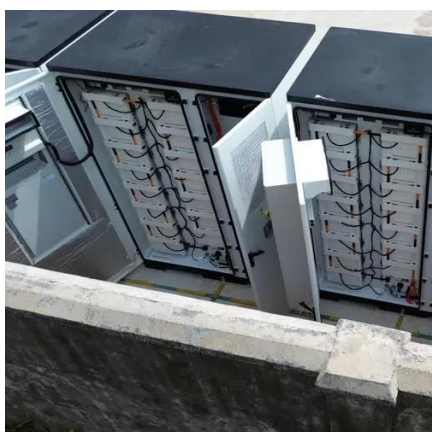

These design characteristics enable power cabinets to provide stable and reliable power supply for communication base stations, making ...

[Communication Base Station Battery Cabinets , Huijue ...](#)

Behind every communication base station battery cabinet lies a complex engineering marvel supporting our hyper-connected world. As 5G deployments surge 78% YoY (GSMA 2023), ...

[Outdoor Telecom Cabinet, IP 55 Telecom Cabinet with ...](#)

Outdoor Telecom Cabinet, IP 55 Telecom Cabinet with RS485 Way of Communication 19 Inch Rack 6u - 47u 1m, Find Details and Price about Outdoor Distribution ...

[Base Station Energy Cabinet](#)

The Base Station Energy Cabinet is a fully enclosed, weather-resistant telecom energy cabinet designed to provide reliable power distribution and battery backup for outdoor communication ...