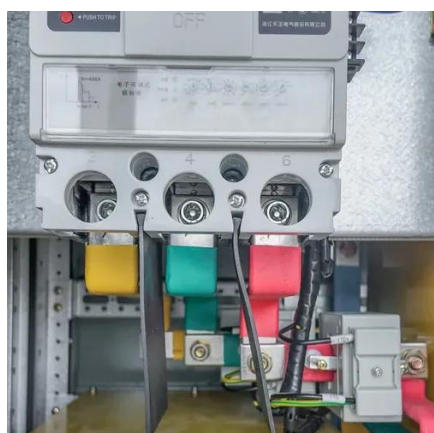

[42RU Server Racks , 42RU Data Cabinet , 42RU Full Height Server Racks](#)

4Cabling have a great range of quality 42RU Full Height Server Racks & 42RU Full Height Data Cabinets. Choose from 600mm or 800mm wide by 600mm, 800mm & 1000mm deep. All free ...