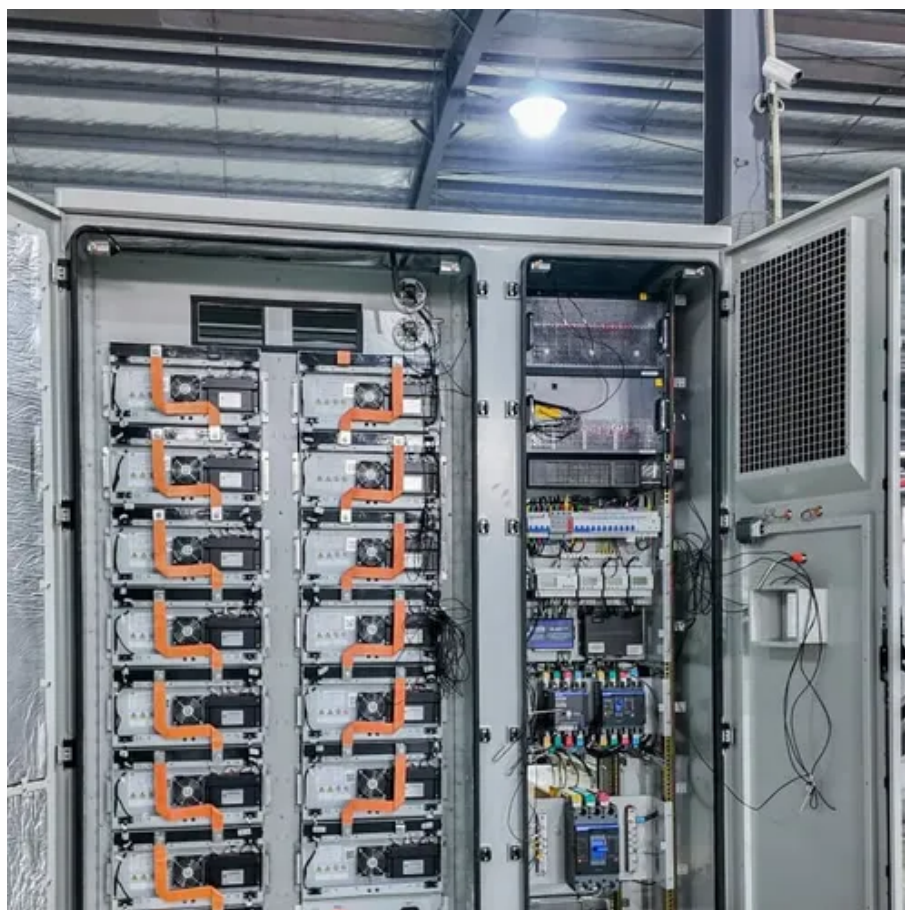

# Communication power supply cabinet 1000mm deep

## Communication power supply cabinet 1000mm deep

---

### [Prism PI 42u 800mm Wide x 1000mm Deep Server ...](#)

Prism's 42U 800 x 1000mm PI Server Rack is manufactured from 2mm ...