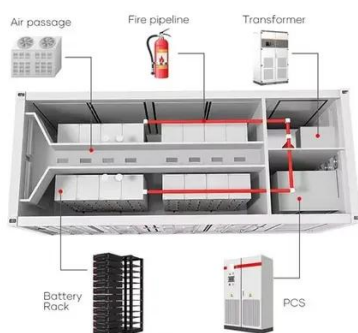

[ServerSmartCab Cabinets](#)