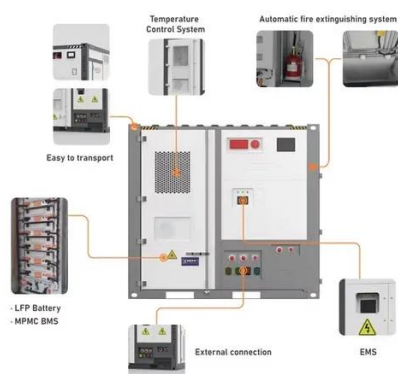

Constructed from heavy-duty steel with a durable black powder-coated finish, the SR42UBWD8 has a maximum stationary load capacity of 3500 pounds (1588 kilograms) and a maximum ...