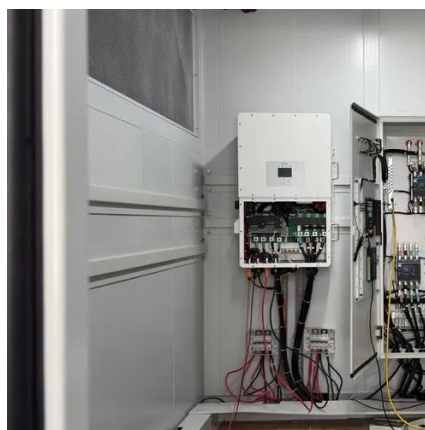

15 slots battery swapping station for E-motorybike . Power GoGo

Battery Communication: Automatic identification of battery specifications for optimized charging, with full access to operational data and health diagnostics. Swap Bay Lighting: Compartment ...