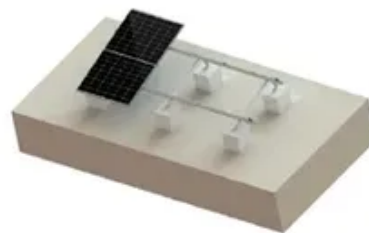

# Companion 40ah power station in angola

TILE ROOF SOLAR MOUNTING SYATEM

STANDING SEAM ROOF SYATEM

ADJUSTABLE TILT FLAT ROOF SYATEM

TRIANGLE FLAT ROOF SYATEM

## Overview

---

How much power does a companion Rover 40 Power Station have?

The Companion Rover 40 Power Station is small in size but packs a decent punch, offering 40amp of lithium power in a package that weighs just 6.5kg, which is enough to keep my 47L myCOOLMAN fridge running for just under two full days without a charge. I can charge the power station back up via 240V mains, 12V or solar.

### [COMPANION 40AH POWER STATION IN JOHANNESBURG](#)

Base station energy cabinet: a highly integrated and intelligent hybrid power system that combines multi-input power modules (photovoltaic, wind energy, rectifier modules), monitoring ...