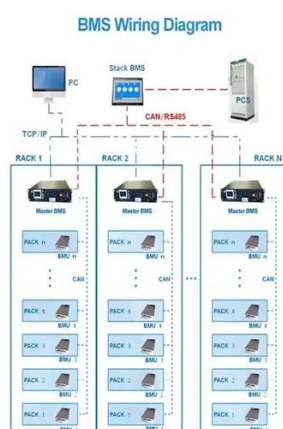

Companion 40ah power station in angola