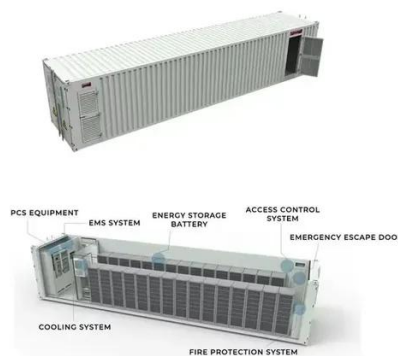

[Companion Rover Lithium 40AH Power Station](#)

Great for powering fridges, lights, & charging stations while camping. Lightweight & portable, making it really easy to take anywhere. Perfect condition just don't need anymore. Full charge ...

[Companion 40Ah Rover Lithium Power Station](#)