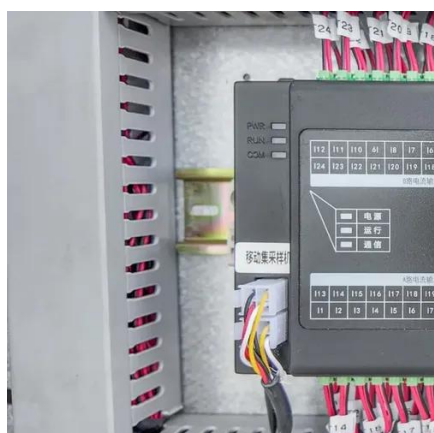

[Rover Lithium 40Ah Power Station by COMPANION](#)

The Companion Rover Lithium 40AH Power Station is designed for powering portable fridge/freezers and other 12V appliances while being off-grid. Its lightweight and compact ...