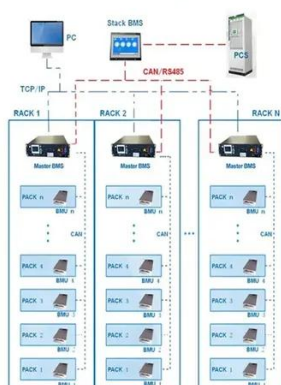

BMS Wiring Diagram