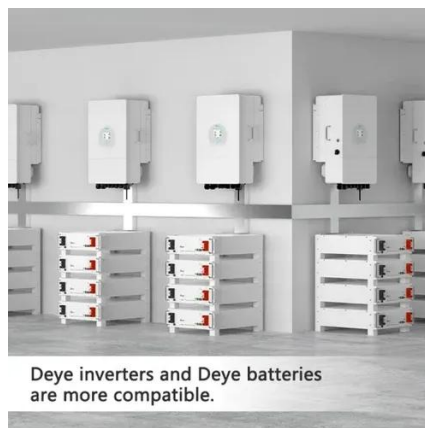

Hot or cold, new Estap designed enclosures maintains equipment at its optimum operating temperature. Available with special paint to enhance heat radiation and reflection.