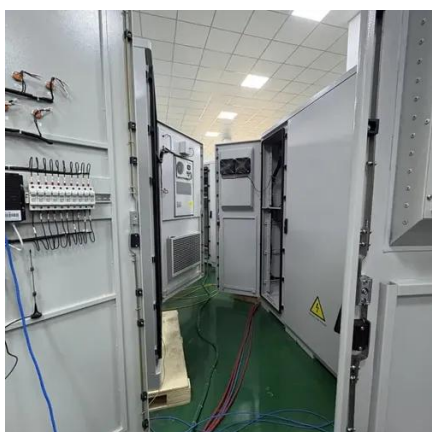

Cytech's Customized Outdoor Telecom Cabinet Enclosure is built to withstand extreme outdoor conditions, providing IP & Nema rated ...

[Customized Outdoor Telecom Enclosure 1.5mm Galvanized Steel ...](#)

Product Description Product Description: The Outdoor Telecom Enclosure is a versatile and durable solution designed to protect and secure critical telecom equipment in outdoor ...

[Outdoor Enclosures , NEMA-Rated Telecom ...](#)

Discover AZE's premium outdoor enclosures designed for superior weatherproof protection and NEMA-rated durability. Perfect for industrial ...

Home , SHIELD

SHIELD offers a wide range of customization features for your outdoor telecom enclosures such as machining, special dimensions, custom colors, and additional protection for harsh ...

[Telecommunications & Data Center Enclosures](#)