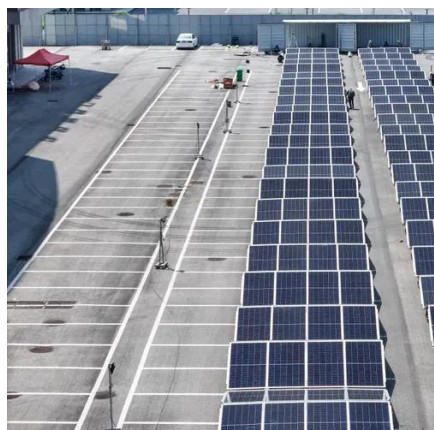

[Dawnice 200kWh Battery Storage Systems](#)

Dawnice Bess Manufacturer, 200kwh Battery Ess Cabinet Batteries with IEC UI Ce Msds UN38.3, Battery 8000 Times Cycle Life, ...