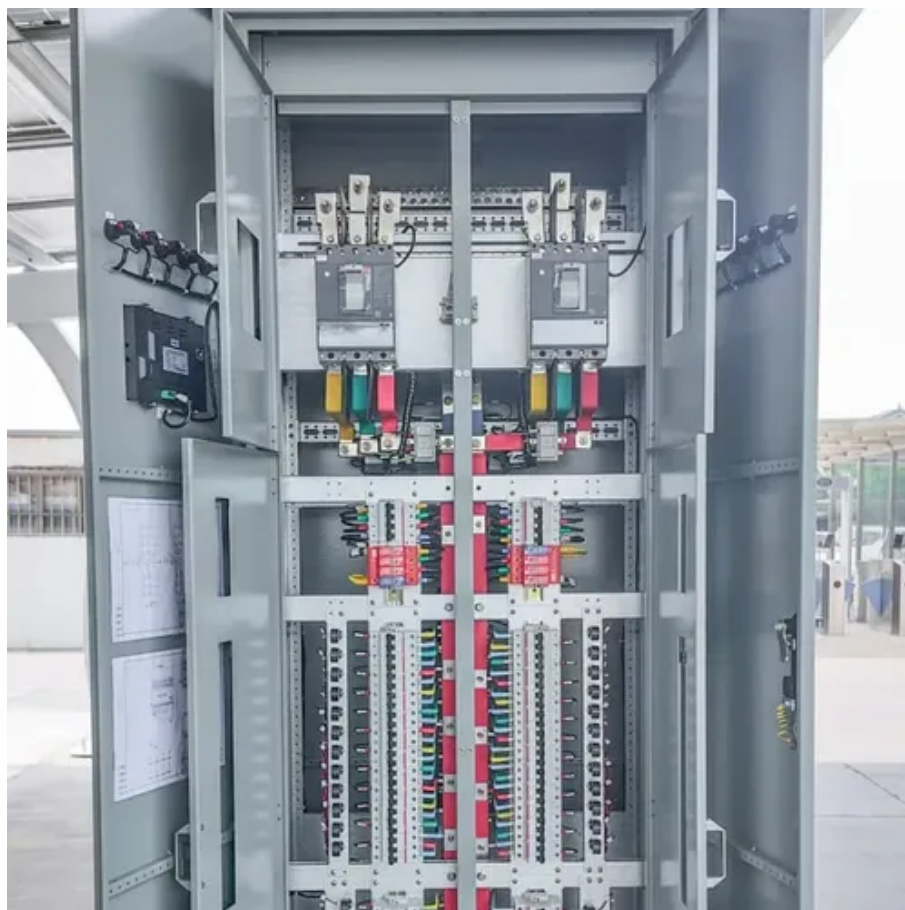

Customized 200kWh Energy Storage Battery Cabinet in Indonesia

Customized 200kWh Energy Storage Battery Cabinet in Indonesia

[280ah Solar Battery Storage Cabinet 100kW 200kWh Lithium Ion Battery](#)

Features Energy storage cabinet is designed for customer application with power and capacity range requirements of 50kW/100kWh. The system can flexibly scalable the battery cabinet ...