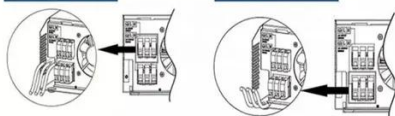

Parallel (Parallel operation up to 6 unit (only with battery connected))

AC input wires

AC output wires

[BTC Gen 4 360 kW Power Cabinet](#)

BTC Gen 4 360 kW Power Cabinet Delivering up to 360 kW with simultaneous dual 500A outputs, this power cabinet uses intelligent load balancing to support heavy-duty DC charging stations.