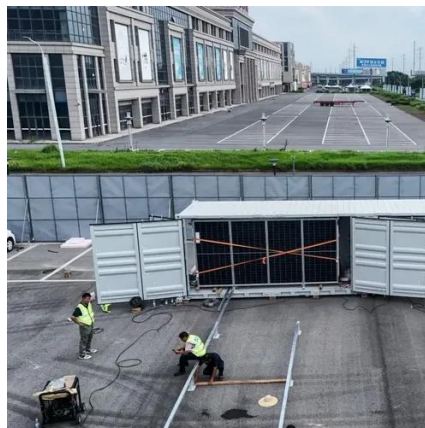

It's a data center battery solution made from abundant and ethically sourced materials. This means both in better sustainability and a ...

[Battery Energy Storage Systems: A reliable solution for Data Center](#)

Battery Energy Storage Systems (BESS) are emerging as a critical component of modern data center infrastructure. By providing service to your operation's power grid, as well ...

[Data Center Racks, Cabinets, and Cages: An In-Depth Guide](#)

Inside a data center, a labyrinth of servers and high-tech networking gear are arranged in specialized racks, ...