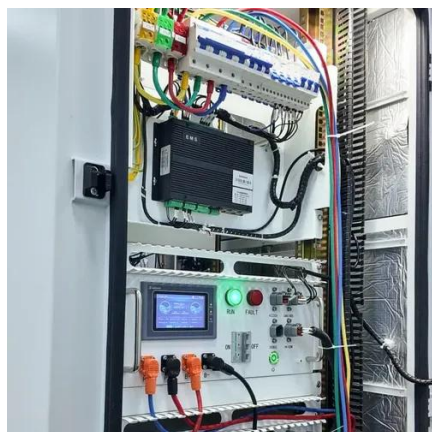

[SHANGHAI ELECNOVA ENERGY STORAGE ...](#)

Compared to traditional lead-acid batteries used as backup power solutions, energy storage integrated cabinets offer higher system ...