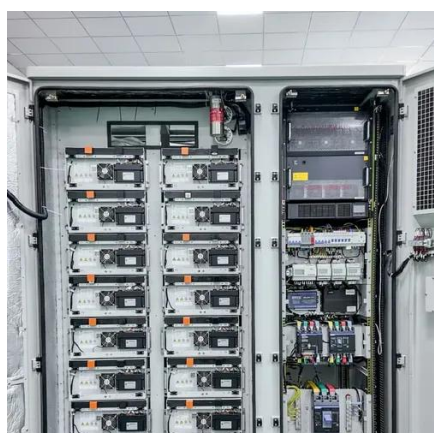

[C & D Technologies , Stationary Battery Cabinets](#)