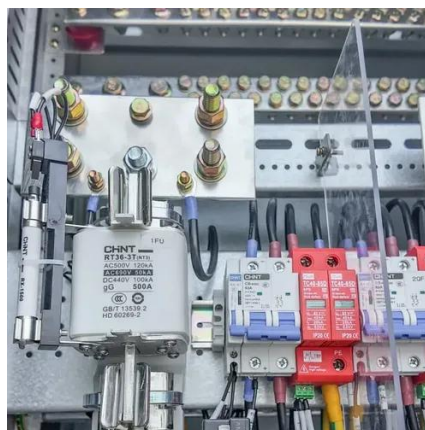

With the development and improvement of battery technology, lithium batteries have gradually become one of the choices in the future. ...

GitHub

UrbanEV (accessible at GitHub - IntelligentSystemsLab/UrbanEV): This dataset comprises data from 24,798 public charging piles over six ...